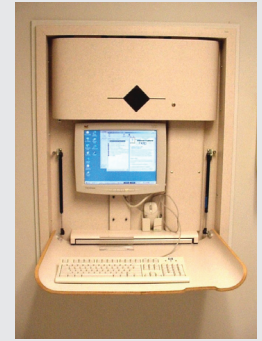

# Workstation Options - Recessed

**Proximity**  
SYSTEMS®  
*Always a Perfect Fit*

1. Recessed option is virtually flush with the wall surface.

2. Room for a full size keyboard and monitor.

3. Large, sturdy work surface.

4. Fits easily in narrow corridors.

5. Protrudes no further than a chair rail.

6. Auto-retracting work surface for hallways.

7. Designed to match existing décor.

8. Saves valuable facility floor space.

9. Non-obtrusive, blends into the environment.